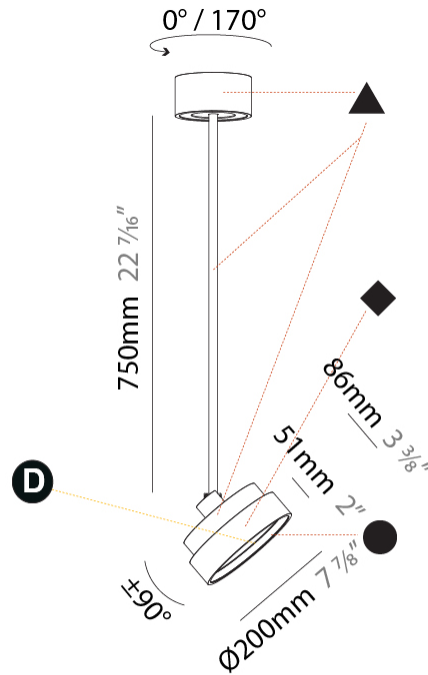

GENERAL

Series: Sign Diva Flex
Subseries: Sign Diva Flex Korona
Brand: Prolicht
Division: Architectural
Mounting Type: Suspension
Mounting Location: Ceiling
Subcategory: Pendant

PHYSICAL

Shape: Round
Diameter (mm): 200
Diameter (in): 7 7/8
Height (mm): 870
Height (in): 34 1/4
Light Distribution: Adjustable / Direct
Weight (kg): 2.007
Weight (lbs): 4.42
Diffuser: PMMA - Opal / Micro-Prism / Sparkling Secret / Vintage Industrial
Fixture Finish: SSR / BKV / CWI / CRY / HAB / UFT / ITA / RUA / FTG / MYG / LOD / PUS / FRO / FUP / KIA / POP / BLS / SPG / MEY / GOH / GUM / CHC / COM / ABZ / JAG / OBR / MOS / ROR
Fixture Material: Extruded Aluminum / Steel

ELECTRICAL

Lamp Type: LED (Zhaga Standard)
Input Wattage (W): 12.1
Total Output Wattage (W): 11
Dimming: Tri-Mode (Non-Dimming and Phase Dimming (120Vac only) and 0-10V Dimming)
Driver Included: Yes
Driver Location: Integrated
Driver Type: Constant Current - Universal
Driver Class: Class 2
Input Voltage (V): 120 - 277
Constant Current (MA): 350

LED

Color Temperature (°K): 2700 / 3000 / 3500 / 4000
Max. Delivered Lumen (lm): 836 / 895 / 903 / 921
Nominal Lumen (lm): 1280 / 1370 / 1382 / 1410
CRI: >90 CRI
Lamp Life (hrs): 50000

OPTICAL

Adjustability: Rotational 170°; Tilt 90°

RATINGS AND CERTIFICATIONS

Certified By: Certified for North American Standards
IP rating: IP20