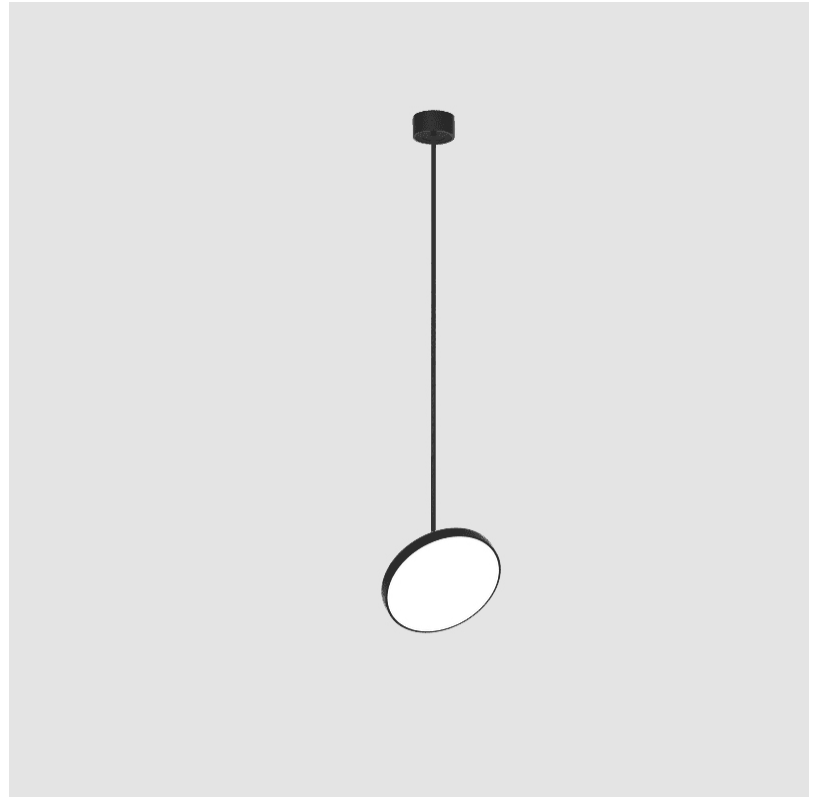

GENERAL

Series: Sign Diva Flex
Subseries: Sign Diva Flex
Brand: Prolicht
Division: Architectural
Mounting Type: Suspension
Mounting Location: Ceiling
Subcategory: Pendant

PHYSICAL

Shape: Round
Diameter (mm): 400
Diameter (in): 15 3/4
Height (mm): 1620
Height (in): 63 3/4
Light Distribution: Adjustable / Direct
Weight (kg): 2.007
Weight (lbs): 4.42
Diffuser: PMMA - Opal / Micro-Prism / Sparkling Secret / Vintage Industrial
Fixture Finish: SSR / BKV / CWI / CRY / HAB / UFT / ITA / RUA / FTG / MYG / LOD / PUS / FRO / FUP / KIA / POP / BLS / SPG / MEY / GOH / GUM / CHC / COM / ABZ / JAG / OBR / MOS / ROR
Fixture Material: Extruded Aluminum / Steel

ELECTRICAL

Lamp Type: LED (Zhaga Standard)
Input Wattage (W): 19.8
Total Output Wattage (W): 18
Dimming: Tri-Mode (Non-Dimming and Phase Dimming (120Vac only) and 0-10V Dimming)
Driver Included: Yes
Driver Location: Integrated
Driver Type: Constant Current - Universal
Driver Class: Class 2
Input Voltage (V): 120 - 277
Constant Current (MA): 500

LED

Color Temperature (°K): 2700 / 3000 / 3500 / 4000
Max. Delivered Lumen (lm): 1807 / 1943 / 1951 / 1991
Nominal Lumen (lm): 2250 / 2420 / 2430 / 2480
CRI: >90 CRI
Lamp Life (hrs): 50000

OPTICAL

Adjustability: Rotational 170°; Tilt 90°

RATINGS AND CERTIFICATIONS

Certified By: Certified for North American Standards
IP rating: IP20