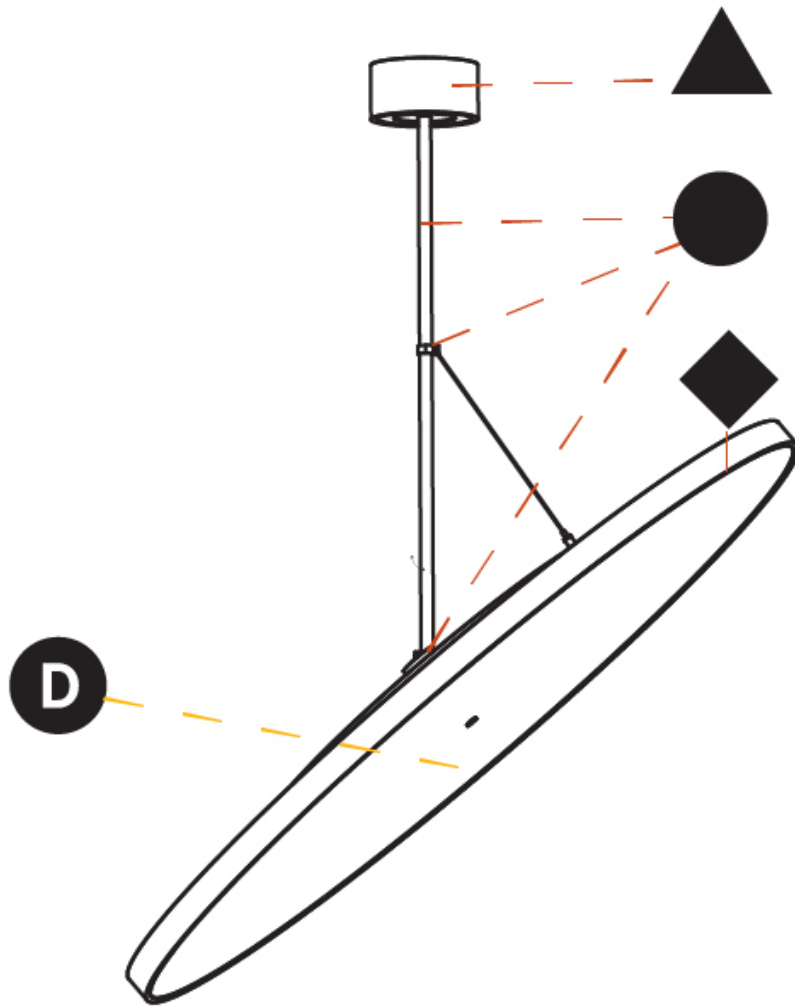

Adjustability: Rotational 170°; Tilt 90°

RATINGS AND CERTIFICATIONS

Certified By: Certified for North American Standards
 IP rating: IP20

SIGN DIVA FLEX SUSPENSION

A30860-

PROJECT	_____
TYPE	_____
SPECIFIER	_____
QUANTITY	_____
DATE	_____