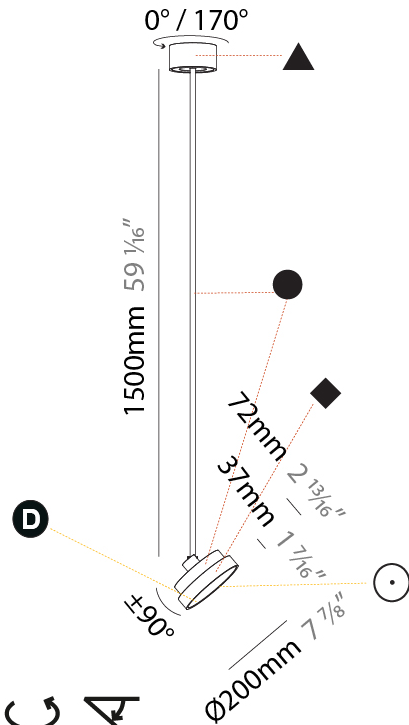

GENERAL

Series: Sign Diva Flex
Subseries: Sign Diva Flex
Brand: Prolicht
Division: Architectural
Mounting Type: Suspension
Mounting Location: Ceiling
Subcategory: Pendant

PHYSICAL

Shape: Round
Diameter (mm): 200
Diameter (in): 7 7/8
Height (mm): 1620
Height (in): 63 3/4
Light Distribution: Adjustable / Direct
Weight (kg): 2.007
Weight (lbs): 4.42
Diffuser: PMMA - Opal / Micro-Prism / Sparkling Secret / Vintage Industrial
Fixture Finish: SSR / BKV / CWI / CRY / HAB / UFT / ITA / RUA / FTG / MYG / LOD / PUS / FRO / FUP / KIA / POP / BLS / SPG / MEY / GOH / GUM / CHC / COM / ABZ / JAG / OBR / MOS / ROR
Fixture Material: Extruded Aluminum / Steel

ELECTRICAL

Lamp Type: LED (Zhaga Standard)
Input Wattage (W): 12.1
Total Output Wattage (W): 11
Dimming: Tri-Mode (Non-Dimming and Phase Dimming (120Vac only) and 0-10V Dimming)
Driver Included: Yes
Driver Location: Integrated
Driver Type: Constant Current - Universal
Driver Class: Class 2
Input Voltage (V): 120 - 277
Constant Current (MA): 350

LED

Color Temperature (°K): 2700 / 3000 / 3500 / 4000
Max. Delivered Lumen (lm): 836 / 895 / 902 / 921
Nominal Lumen (lm): 1280 / 1370 / 1382 / 1410
CRI: >90 CRI
Lamp Life (hrs): 50000

OPTICAL

Adjustability: Rotational 170°; Tilt 90°

RATINGS AND CERTIFICATIONS

Certified By: Certified for North American Standards
IP rating: IP20