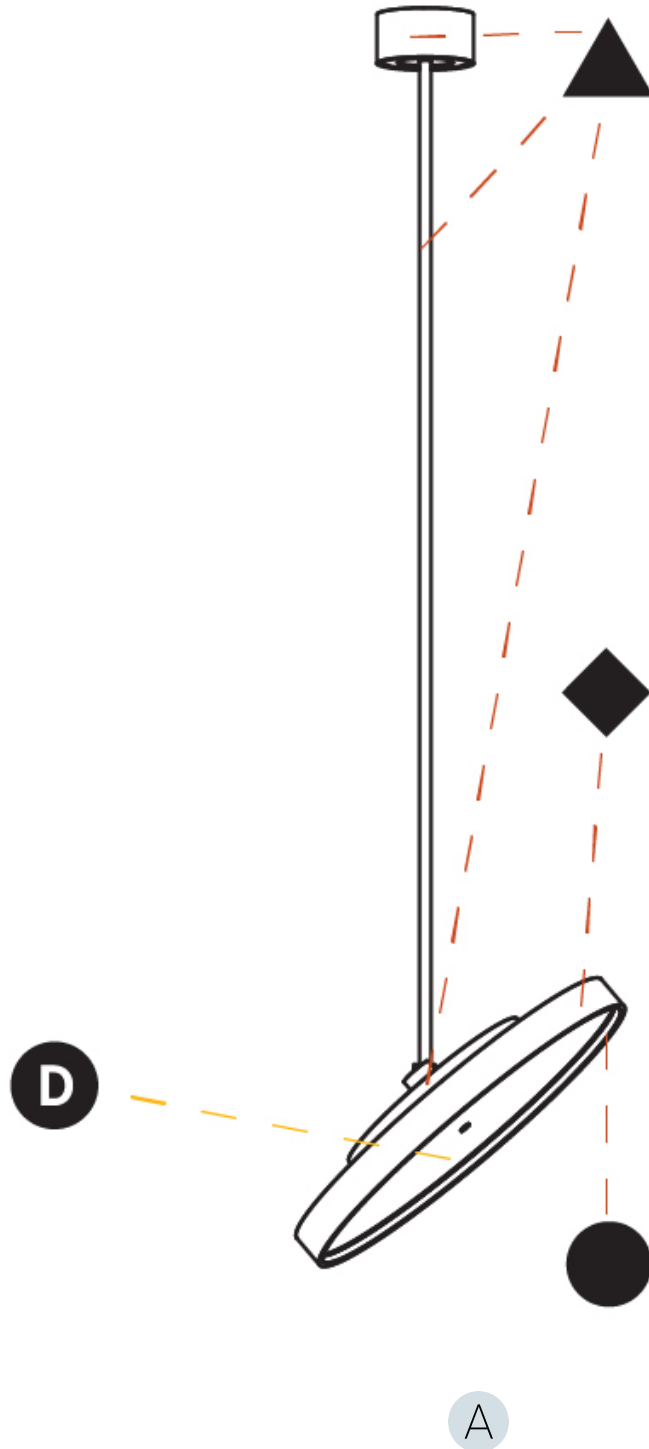

SIGN DIVA FLEX KORONA SUSPENSION

A30866-

PROJECT	_____
TYPE	_____
SPECIFIER	_____
QUANTITY	_____
DATE	_____