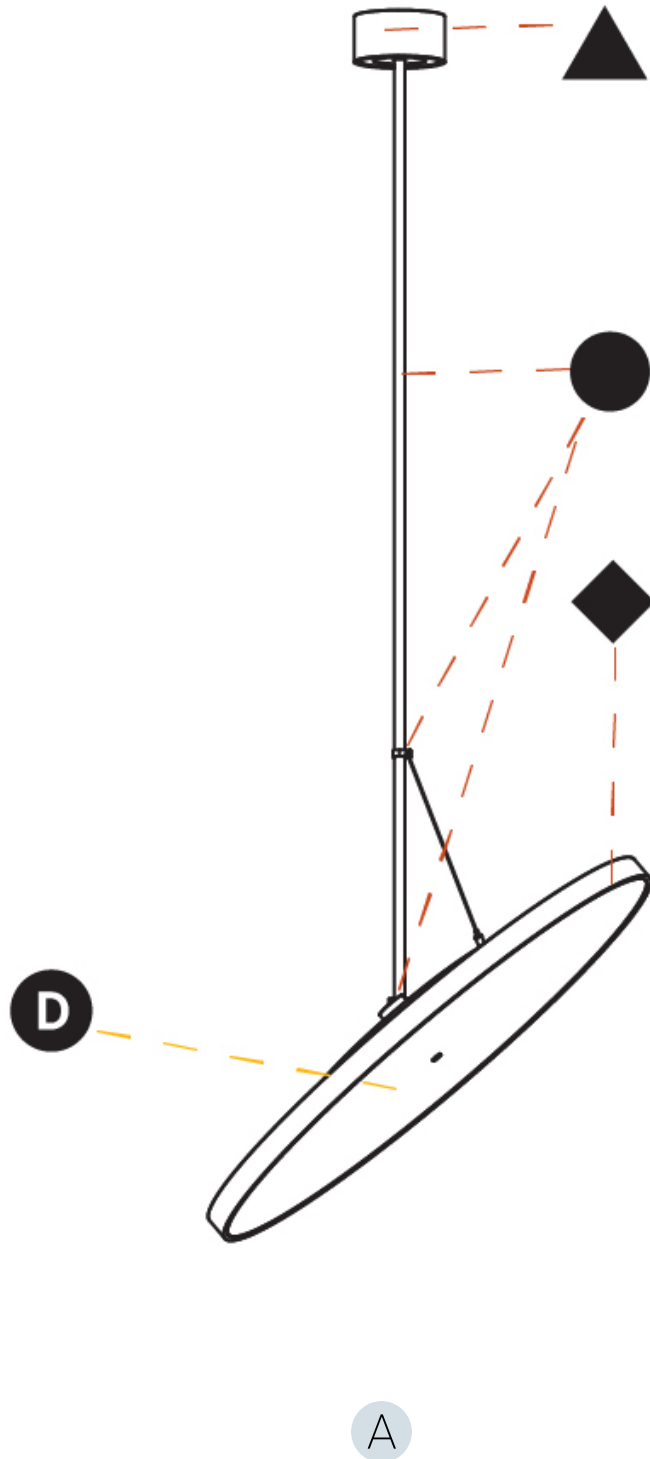

SIGN DIVA FLEX SUSPENSION

A30856-

PROJECT	_____
TYPE	_____
SPECIFIER	_____
QUANTITY	_____
DATE	_____