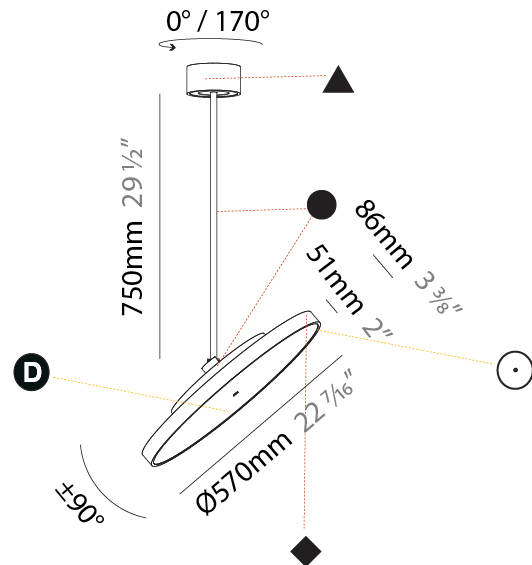

GENERAL

Series: Sign Diva Flex
Subseries: Sign Diva Flex
Brand: Prolicht
Division: Architectural
Mounting Type: Suspension
Mounting Location: Ceiling
Subcategory: Pendant

PHYSICAL

Shape: Round
Diameter (mm): 570
Diameter (in): 22 7/16
Height (mm): 870
Height (in): 34 1/4
Light Distribution: Adjustable / Direct
Weight (kg): 2.007
Weight (lbs): 4.42
Diffuser: PMMA - Opal / Micro-Prism / Sparkling Secret / Vintage Industrial
Fixture Finish: SSR / BKV / CWI / CRY / HAB / UFT / ITA / RUA / FTG / MYG / LOD / PUS / FRO / FUP / KIA / POP / BLS / SPG / MEY / GOH / GUM / CHC / COM / ABZ / JAG / OBR / MOS / ROR
Fixture Material: Extruded Aluminum / Steel

ELECTRICAL

Lamp Type: LED (Zhaga Standard)
Input Wattage (W): 58.3
Total Output Wattage (W): 46.9
Dimming: Tri-Mode (Non-Dimming and Phase Dimming (120Vac only) and 0-10V Dimming)
Driver Included: Yes
Driver Location: Integrated
Driver Type: Constant Current - Universal
Driver Class: Class 2
Input Voltage (V): 120 - 277
Constant Current (MA): 350

LED

Color Temperature (°K): 2700 / 3000 / 3500 / 4000
Max. Delivered Lumen (lm): 4439 / 4759 / 4801 / 4899
Nominal Lumen (lm): 6199 / 6646 / 6705 / 6842
CRI: >90 CRI
Lamp Life (hrs): 50000

OPTICAL

Adjustability: Rotational 170°; Tilt 90°

RATINGS AND CERTIFICATIONS

Certified By: Certified for North American Standards
IP rating: IP20