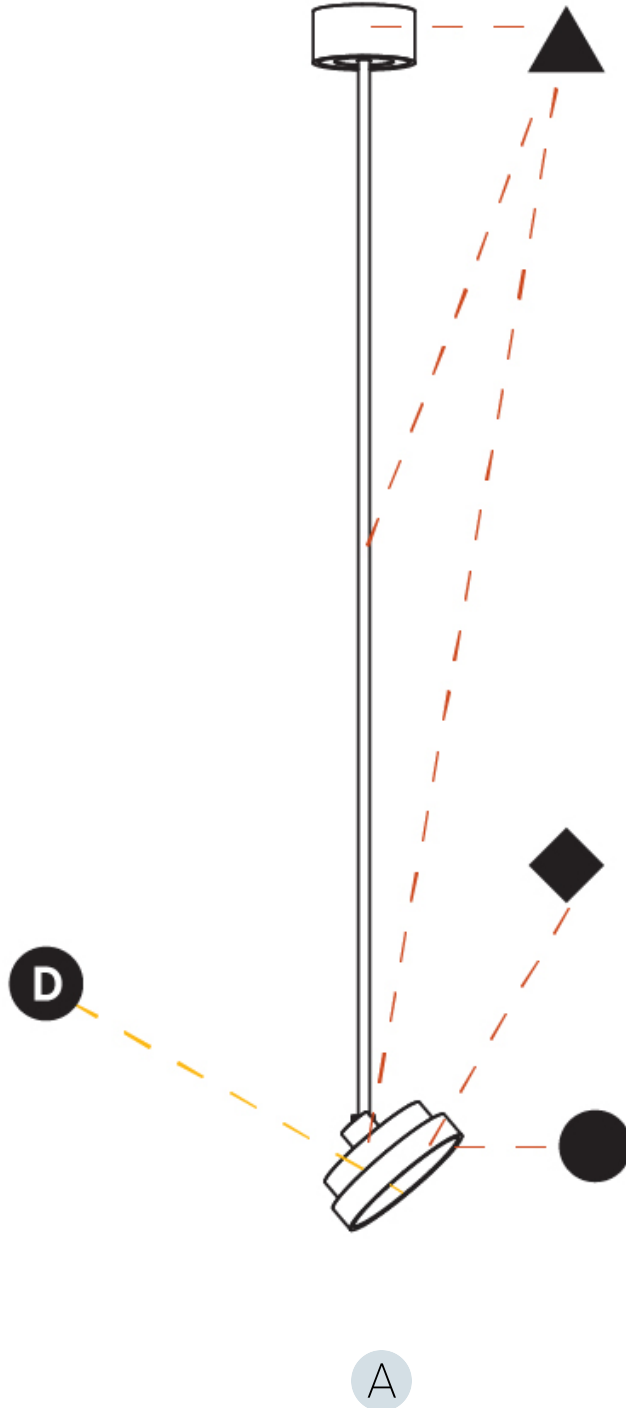

SIGN DIVA FLEX KORONA SUSPENSION

A30862-

PROJECT
TYPE
SPECIFIER
QUANTITY
DATE