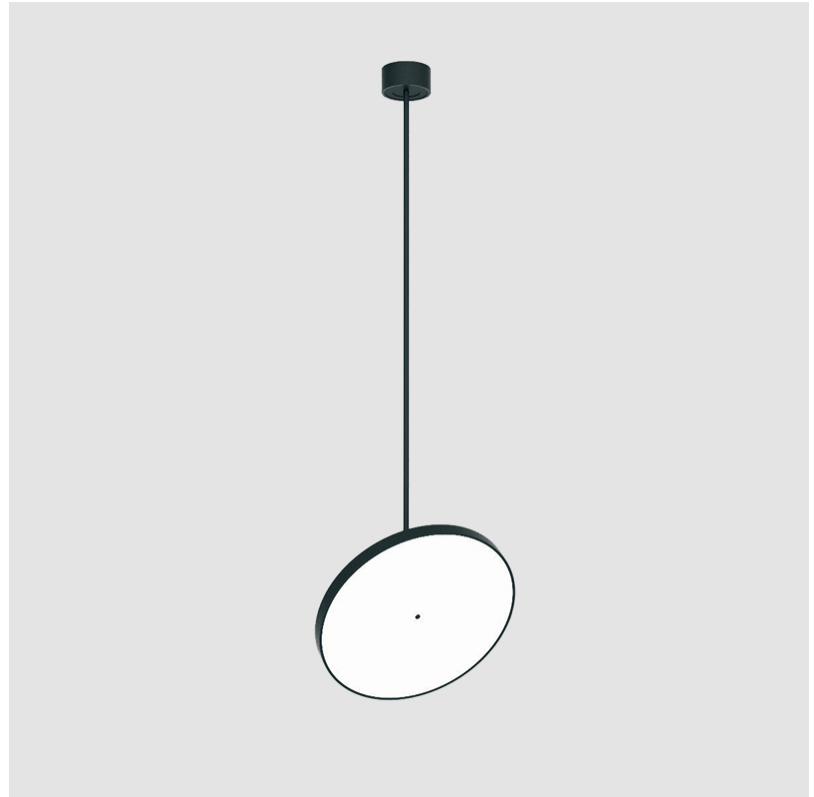

GENERAL

Series: Sign Diva Flex
Subseries: Sign Diva Flex
Brand: Prolicht
Division: Architectural
Mounting Type: Suspension
Mounting Location: Ceiling
Subcategory: Pendant

PHYSICAL

Shape: Round
Diameter (mm): 570
Diameter (in): 22 7/16
Height (mm): 1620
Height (in): 63 3/4
Light Distribution: Adjustable / Direct
Weight (kg): 7.077
Weight (lbs): 15.42
Diffuser: PMMA - Opal / Micro-Prism / Sparkling Secret / Vintage Industrial
Fixture Finish: SSR / BKV / CWI / CRY / HAB / UFT / ITA / RUA / FTG / MYG / LOD / PUS / FRO / FUP / KIA / POP / BLS / SPG / MEY / GOH / GUM / CHC / COM / ABZ / JAG / OBR / MOS / ROR
Fixture Material: Extruded Aluminum / Steel

ELECTRICAL

Lamp Type: LED (Zhaga Standard)
Input Wattage (W): 58.3
Total Output Wattage (W): 53
Dimming: Tri-Mode (Non-Dimming and Phase Dimming (120Vac only) and 0-10V Dimming)
Driver Included: Yes
Driver Location: Integrated
Driver Type: Constant Current - Universal
Driver Class: Class 2
Input Voltage (V): 120 - 277
Constant Current (MA): 350

LED

Color Temperature (°K): 2700 / 3000 / 3500 / 4000
Max. Delivered Lumen (lm): 4439 / 4759 / 4801 / 4899
Nominal Lumen (lm): 6199 / 6646 / 6705 / 6842
CRI: >90 CRI
Lamp Life (hrs): 50000

OPTICAL

Adjustability: Rotational 170°; Tilt 90°

RATINGS AND CERTIFICATIONS

Certified By: Certified for North American Standards
IP rating: IP20