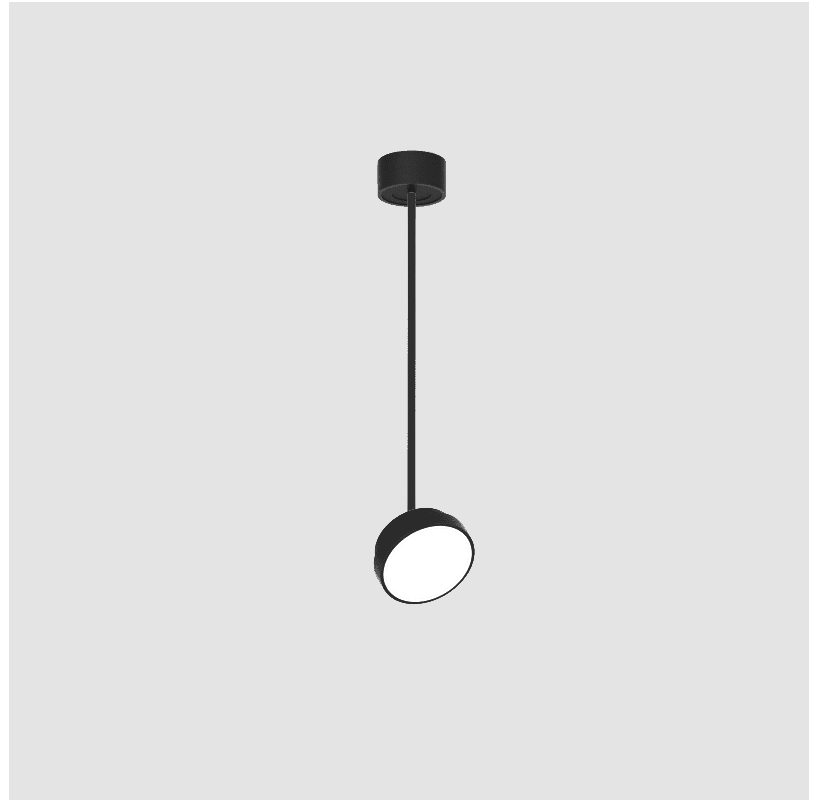

GENERAL

Series: Sign Diva Flex
Subseries: Sign Diva Flex
Brand: Prolicht
Division: Architectural
Mounting Type: Suspension
Mounting Location: Ceiling
Subcategory: Pendant

PHYSICAL

Shape: Round
Diameter (mm): 200
Diameter (in): 7 7/8
Height (mm): 870
Depth (mm): 86
Height (in): 34 1/4
Depth (in): 3 3/8
Light Distribution: Adjustable / Direct
Weight (kg): 2.007
Weight (lbs): 4.42
Diffuser: PMMA - Opal / Micro-Prism / Sparkling Secret / Vintage Industrial
Fixture Finish: SSR / BKV / CWI / CRY / HAB / UFT / ITA / RUA / FTG / MYG / LOD / PUS / FRO / FUP / KIA / POP / BLS / SPG / MEY / GOH / GUM / CHC / COM / ABZ / JAG / OBR / MOS / ROR
Fixture Material: Extruded Aluminum / Steel

ELECTRICAL

Lamp Type: LED (Zhaga Standard)
Input Wattage (W): 12.1
Total Output Wattage (W): 11
Dimming: Tri-Mode (Non-Dimming and Phase Dimming (120Vac only) and 0-10V Dimming)
Driver Included: Yes
Driver Location: Integrated
Driver Type: Constant Current - Universal
Driver Class: Class 2
Input Voltage (V): 120 - 277
Constant Current (MA): 350

LED

Color Temperature (*K): 2700 / 3000 / 3500 / 4000
Max. Delivered Lumen (lm): 836 / 895 / 902 / 921
Nominal Lumen (lm): 1280 / 1370 / 1382 / 1410
CRI: >90 CRI
Lamp Life (hrs): 50000

OPTICAL

Adjustability: Rotational 170°; Tilt 90°

RATINGS AND CERTIFICATIONS

Certified By: Certified for North American Standards
IP rating: IP20